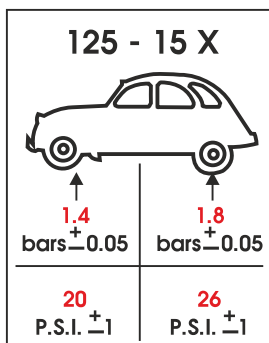

Printed
label
for tyre
pressures
actual size
shown.

72F

IF YOU THINK THIS
2CV IS DIRTY
TRY A NIGHT WITH
THE DRIVER!

79G Perrier Kit Bonnet Stripe, Boot Lid Graphic

73A

perrier

DRAUGHTS

74C BUILT IN